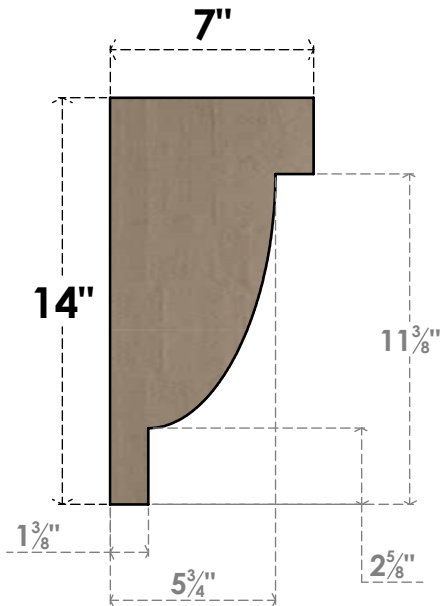

ITEM NUMBER: CORU07X07X14ALPRCPR

7"W X 7"D X 14"H SERIES 2 WIDE ALPINE ROUGH CEDAR TIMBERTHANE FAUX WOOD CORBEL, PRIMED

SIDE PROFILE

FRONT PROFILE

ISOMETRIC

EKENA MILLWORK
2300 WEST MAIN ST.
CLARKSVILLE, TX 75426
TOLL FREE: 866-607-0453
WWW.EKENAMILLWORK.COM

NOTES

1. INSTALLATION TO BE COMPLETED IN ACCORDANCE WITH MANUFACTURER'S SPECIFICATIONS.
2. DRAWING MAY NOT BE TO SCALE
3. THIS DRAWING IS INTENDED FOR DESIGN AND PLANNING PURPOSES ONLY.
4. ALL INFORMATION CONTAINED HEREIN WAS CURRENT AT THE TIME OF DEVELOPMENT BUT MUST BE REVIEWED AND APPROVED BY THE PRODUCT MANUFACTURER TO BE CONSIDERED ACCURATE.
5. TIMBERTHANE ARCHITECTURAL PRODUCTS ARE MADE FROM HIGH DENSITY URETHANE AND COME FACTORY PRIMED