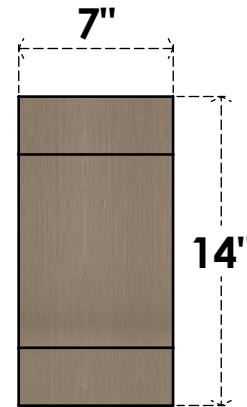

ITEM NUMBER: CORU07X07X14ALPRCPR

7"W X 7"D X 14"H SERIES 2 WIDE ALPINE ROUGH CEDAR TIMBERTHANE FAUX WOOD CORBEL, PRIMED

SIDE PROFILE

FRONT PROFILE

ISOMETRIC

EKENA MILLWORK
2300 WEST MAIN ST.
CLARKSVILLE, TX 75426
TOLL FREE: 866-607-0453
WWW.EKENAMILLWORK.COM