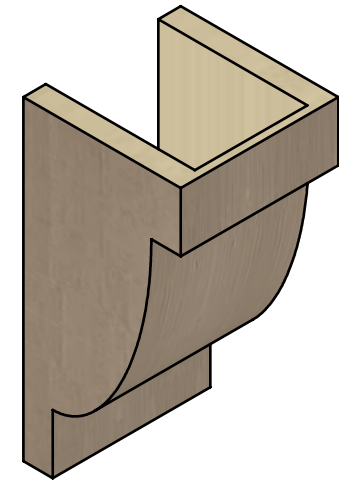

ITEM NUMBER: CORU07X07X14ALPRCPR

7"W X 7"D X 14"H SERIES 2 WIDE ALPINE ROUGH CEDAR TIMBERTHANE FAUX WOOD CORBEL, PRIMED

SIDE PROFILE

FRONT PROFILE

ISOMETRIC

EKENA MILLWORK
2300 WEST MAIN ST.
CLARKSVILLE, TX 75426
TOLL FREE: 866-607-0453
WWW.EKENAMILLWORK.COM

NOTES

1. INSTALLATION TO BE COMPLETED IN ACCORDANCE WITH MANUFACTURER'S SPECIFICATIONS.
2. DRAWING MAY NOT BE TO SCALE
3. THIS DRAWING IS INTENDED FOR DESIGN AND PLANNING PURPOSES ONLY.
4. ALL INFORMATION CONTAINED HEREIN WAS CURRENT AT THE TIME OF DEVELOPMENT BUT MUST BE REVIEWED AND APPROVED BY THE PRODUCT MANUFACTURER TO BE CONSIDERED ACCURATE.
5. TIMBERTHANE ARCHITECTURAL PRODUCTS ARE MADE FROM HIGH DENSITY URETHANE AND COME FACTORY PRIMED